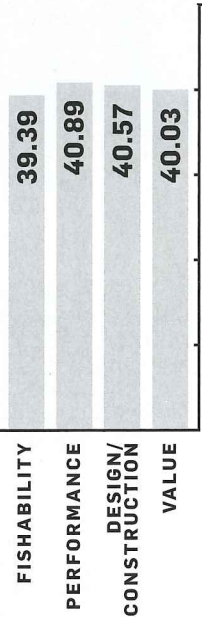

+ Survey Says...

TOP FIVE ATTRIBUTES

Respondents familiar with Wellcraft most appreciated the brand's:

- SAFETY
- COCKPIT SPACE
- BRAND REPUTATION
- SPEED
- STABILITY

SPECS

- LOA: 22'
- BEAM: 8'6"
- FUEL CAPACITY: 103 gal.
- DRY WEIGHT: 3,600 lb. plus power
- MAX HORSEPOWER: 250
- SEATING/WEIGHT CAPACITY: 8/2,700 lb.
- CERTIFICATIONS: NMMA