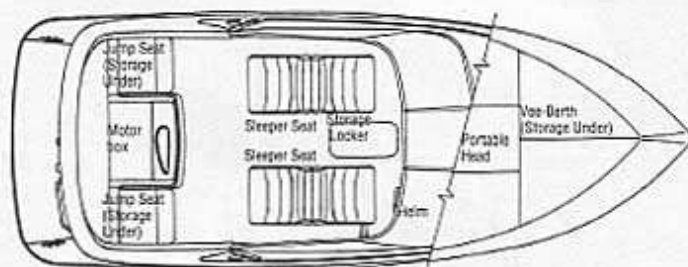

SPECIFICATIONS	STANDARD	METRIC
Centerline	20' 0"	6.10 m
Beam	7' 5"	2.26 m
Dry weight	2400 lbs	1089 kg
Fuel cap	30 gal	114 L
Draft: drive up	21"	.53 m
Draft: drive down	34"	.86 m
Bridge clearance	4'6"	1.37 m
Length on trailer	22' 9"	6.93 m
Width on trailer	7' 10"	2.39 m
Deadrise	20°	20°
Max weight capacity	1490 lbs	676 kg
Persons	8 or 1200 lbs	8 or 544 kg

POWER STANDARD (See Page 58)

Engine, Volvo® 4.3 L V-6

PERFORMANCE DATA

TIME TO PLANE	3.0 SECONDS
TOP SPEED	45.7 @ 4800 RPM
CRUISE SPEED	30.5 @ 3500 RPM
CRUISE RANGE	116 MILES

CANVAS (See Page 66)

Convertible top
Side curtains
(Mooring cover optional from dealer)

NOTES