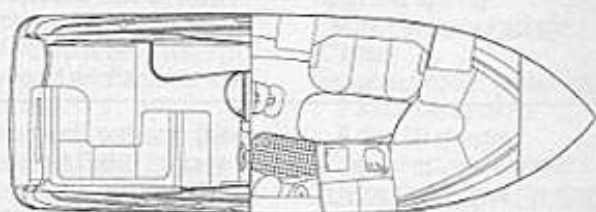

NEW FOR 2001

Martinique

2800 MARTINIQUE

L.O.A. w/pulpit	27'10" (8.48m)
Beam	9'6" (2.9m)
Dry weight w/engine (approx.)	7200 lbs. (3266kg)
Fuel capacity (Gas)	100 gal. (378.5L)
Max power @ prop	420 HP (313.2kw)
Water capacity	35 gal. (132.51L)
Holding tank capacity	28 gal. (113.6L)
Deadrise	20°
Draft: up	17" (.43m)
Draft: down	28" (.71m)
Bridge clearance	7'1" (2.16m)
Bridge clearance w/bimini top	8'9" (2.67m)
Bridge clearance w/radar arch	8'6" (2.59m)
Sleeping capacity	6 PERSONS
Headroom	6'2" (1.88m)