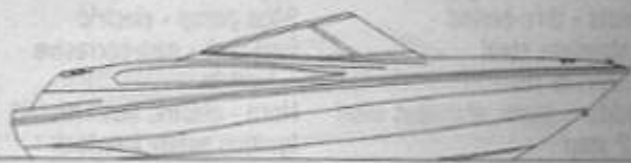

Wellcraft
NEW FOR 1999

186 SS

L.O.A.	18'6" (5.7m)
Beam	8'0" (2.4m)
Dry weight (approx.w/3.0 L)	2700 lbs. (1224.71kg)
Fuel capacity	34 gal. (132.48L)
Max power @ prop	220 HP (164.2kw)
Deadrise	20'
Draft: up	18" (.461m)
Draft: down	36" (.92m)
Bridge clearance without top	4'3" (1.3m)

KEY SALES FEATURES

- Wide beam hull for more cockpit space
 - All fiberglass bow liner
 - Walk thru bow seating
 - Ski & Kneeboard storage
- Compliant with Coast Guard safety standards
- All stainless steel deck hardware thru-bolted
- 5-year structural hull warranty - transferable
 - CE Certifiable (for export)