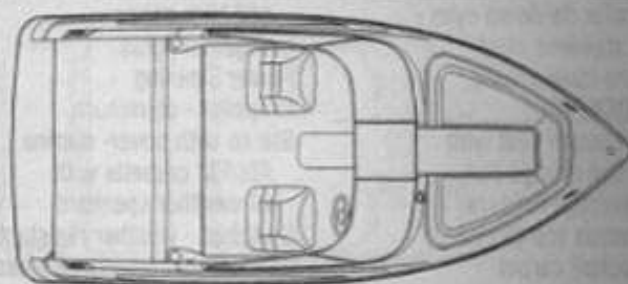

Wellcraft
NEW FOR 1999

186 SS

L.O.A.	18'6" (5.7m)
Beam	8'0" (2.4m)
Dry weight (approx.w/3.0 L)	2700 lbs. (1224.71kg)
Fuel capacity	34 gal. (132.48L)
Max power @ prop	220 HP (164.2kw)
Deadrise	20'
Draft: up	18" (.461m)
Draft: down	36" (.92m)
Bridge clearance without top	4'3" (1.3m)

KEY SALES FEATURES

- Wide beam hull for more cockpit space
 - All fiberglass bow liner
 - Walk thru bow seating
 - Ski & Kneeboard storage
- Compliant with Coast Guard safety standards
- All stainless steel deck hardware thru-bolted
- 5-year structural hull warranty - transferable
 - CE Certifiable (for export)