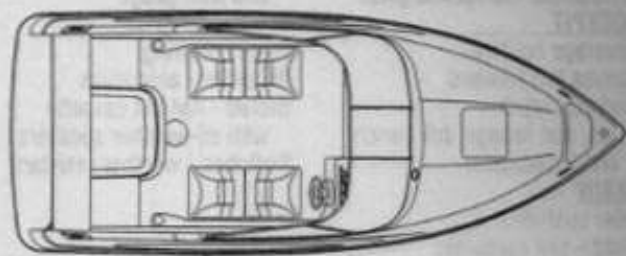

Wellcraft

200 SC

L.O.A.	20'5" (6.22m)
Beam	8'2" (2.49m)
Dry weight (approx.w/5.7L)	3300 lbs. (1496.88kg)
Fuel capacity	50 gal. (189L)
Max power @ prop	280 HP (209kw)
Deadrise	20°
Draft: up	18" (.461m)
Draft: down	36" (.92m)
Bridge clearance without top	53" (1.35m)
Bridge clearance with bimini top	6'6" (1.98m)

KEY SALES FEATURES

- Wide beam hull for more cockpit space
- All stainless steel deck hardware thru-bolted
 - Lockable cuddy cabin with V-berth and self contained head
- Compliant with Coast Guard safety standards
- 5-year structural hull warranty - transferable
 - CE Certifiable (for export)
 - Hull side storage