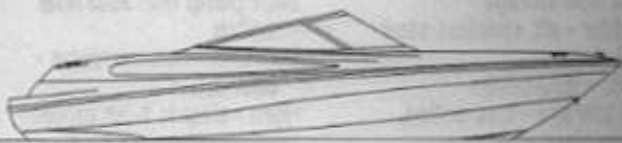

Wellcraft

200 SC

L.O.A.	20'5" (6.22m)
Beam	8'2" (2.49m)
Dry weight (approx.w/5.7L)	3300 lbs. (1496.88kg)
Fuel capacity	50 gal. (189L)
Max power @ prop	280 HP (209kw)
Deadrise	20°
Draft: up	18" (.461m)
Draft: down	36" (.92m)
Bridge clearance without top	53" (1.35m)
Bridge clearance with bimini top	6'6" (1.98m)

KEY SALES FEATURES

- Wide beam hull for more cockpit space
- All stainless steel deck hardware thru-bolted
 - Lockable cuddy cabin with V-berth and self contained head
- Compliant with Coast Guard safety standards
- 5-year structural hull warranty - transferable
 - CE Certifiable (for export)
 - Hull side storage