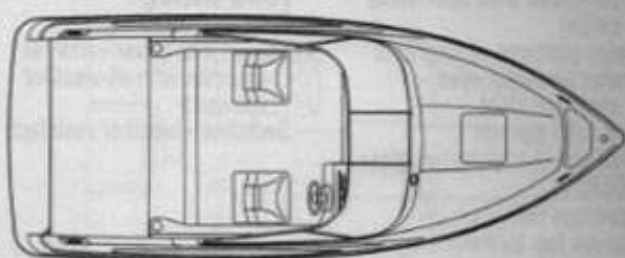

Wellcraft

200 SCS

| | |
|----------------------------------|-----------------------|
| L.O.A. | 20'5" (6.22m) |
| Beam | 8'2" (2.49m) |
| Dry weight (approx.w/5.7L) | 3380 lbs. (1533.17kg) |
| Fuel capacity | 50 gal. (189L) |
| Max power @ prop | 280 HP (209kw) |
| Deadrise | 20° |
| Draft: up | 18" (.461m) |
| Draft: down | 36" (.92m) |
| Bridge clearance without top | 53" (1.35m) |
| Bridge clearance with bimini top | 6'6" (1.98m) |

KEY SALES FEATURES

- Wide beam hull for more cockpit space
- All stainless steel deck hardware thru-bolted
 - Lockable cuddy cabin with V-berth and self contained head
- Compliant with Coast Guard safety standards
- 5-year structural hull warranty - transferable
 - CE Certifiable (for export)
 - Hull side storage