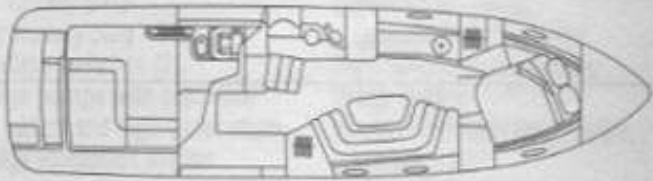

## 45 EXCALIBUR

L.O.A. w/swim platform	44'6" (13.56m)
Beam	11'8" (3.56m)
Dry weight (approx.w/engines)	15000 lbs. (6804kg)
Fuel capacity	274 gal. (1037L)
Water capacity	70 gal. (264.95L)
Holding tank capacity	23 gal. (87.05L)
Deadrise	21°
Draft: drive up	30" (.76m)
Draft: drive down	39" (.99m)
Bridge clearance	7'5" (2.26m)
Bridge clearance w/arch	8'5" (2.57m)
Sleeping capacity	4 PERSONS
Headroom	6'5" (1.96m)

### KEY SALES FEATURES

- Ergonomically designed helm for high performance operation with backlit gauges and adjustable steering wheel
- Cockpit provides over 50 cubic feet storage
- Fresh water shower storage locker accessible from the integrated swim platform • Granulon counter top
- Swim ladder concealed with-in integrated swim platform • NMMA Yacht Certification
- 5-year structural hull warranty - transferable