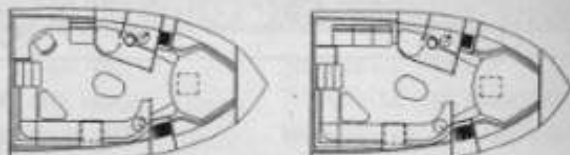

Wellcraft

NEW for 1996

4350 PORTOFINO

L.O.A. w/pulpit	45'7" (13.89m)
Centerline length w/o pulpit	42'10" (13.06m)
Beam	14'6" (4.42m)
Dry weight w/diesel engine (approx.)	25,000 lbs. (11,340kg)
Fuel capacity (Diesel)	440 gal. (1665.4L)
Water capacity	82 gal. (310.37L)
Holding tank capacity	20 gal. (75.7L)
Max power	840 (626.39kw)
Deadrise	14°
Draft	44" (1.12m)
Bridge clearance w/arch and light mast	11'6" (3.5m)
Sleeping capacity	4 PERSONS
Headroom	6'3" (1.9m)

KEY SALES FEATURES

- Custom painted boat name
- Optional cabin layouts allows 4 to sleep comfortably
- Cockpit seating for up to 12 (max) • Designer fabrics and furniture with plush sleeper sofa for 2
 - Separate enclosed stall shower
 - NMMA Yacht Certification
- 5-year structural hull warranty - transferable