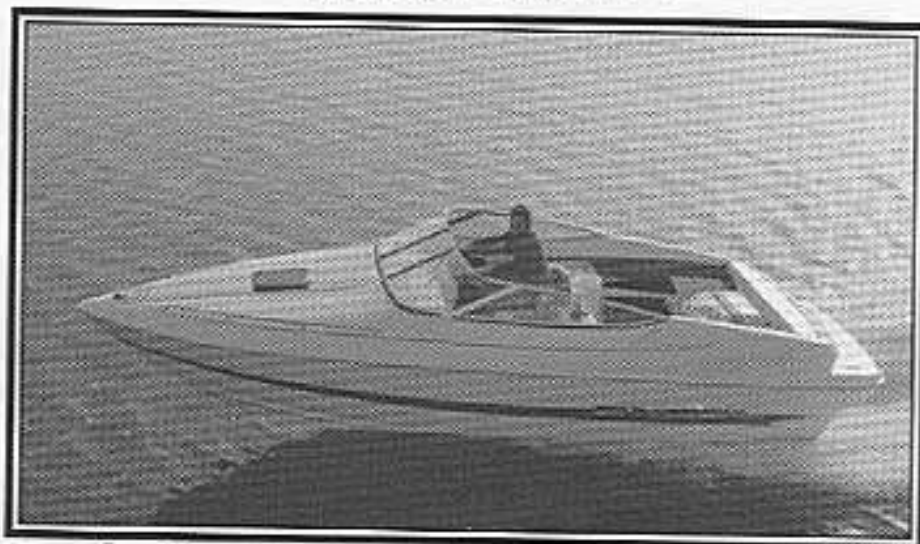

235L CUDDY

- Overnight accommodations for two • Lockable cabin with full berth, portable toilet • Galley cabinet with icebox, butane stove, sink with manual water system • Swim platform with ski tow eye
- Boat, Motor, Canvas Package