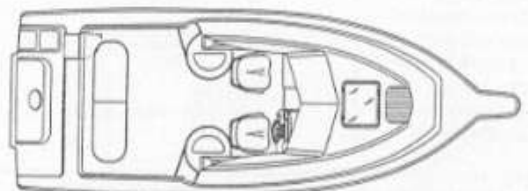

✓ = Most commonly ordered engine configuration and most popular optional equipment.
■ = New for '94. Specifications are subject to change without notice.