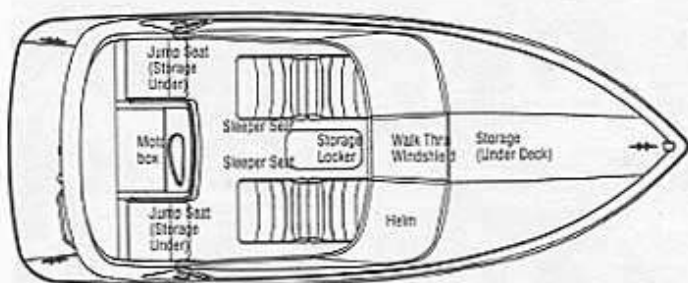

18 SL I/O SPORTDECK

MODEL FEATURES - STANDARD

- Beverage holders**, coolie cup
- Engine controls**, Ulflex single-lever, w/built-in trim switch
- Engine cover**, reinforced fiberglass construction w/lounge pad
- Ice chest**, Igloo® 11 qt. portable
- Instrumentation**: speedometer, tachometer, voltmeter, fuel, oil pressure, temperature and trim gauge in non-glare dash console
- Sleeper seats**, 5-position, convert to lounges
- Seats**, aft, convert to sun lounge, storage compartments under
- Ski tow eye**, stainless steel, reinforced, through-bolted
- Stereo**, AM-FM cassette w/all-weather speakers
- Storage shelves**, under dash consoles
- Stowage compartments**, upper and lower side panels under fore deck w/bin for anchor and line
- Stowage locker**, in-floor ventilated, 78" length, w/removable carpeting

18 SL I/O SPORTDECK

| SPECIFICATIONS | STANDARD | METRIC |
|--------------------------|--------------|-------------|
| Centerline..... | 18' 0" | 5.49 m |
| Beam..... | 7' 2" | 2.18 m |
| Dry weight..... | 1900 lbs | 862 kg |
| Fuel cap..... | 20 gal | 76 L |
| Draft: drive up..... | 13" | .33 m |
| Draft: drive down..... | 28" | .71 m |
| Bridge clearance..... | 3'7" | 1.09 m |
| Length on trailer..... | 20' 6" | 6.99 m |
| Width on trailer..... | 7' 9" | 2.36 m |
| Deadrise..... | 18° | 18° |
| Max weight capacity..... | 1260 lbs | 572 kg |
| Persons..... | 6 or 900 lbs | 6 or 408 kg |

POWER (See Page 58)

Volvo® 2.3 L

PERFORMANCE DATA

| | |
|---------------|---------------------|
| TIME TO PLANE | 3.5 SECONDS |
| TOP SPEED | 43.5 MPH @ 5000 RPM |
| CRUISE SPEED | 27.3 MPH @ 3500 RPM |
| CRUISE RANGE | 104 MILES |