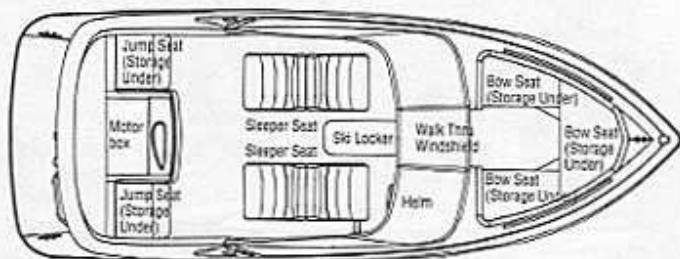

20 SX I/O BOWRIDER

MODEL FEATURES - STANDARD

Beverage holders, coolie cup
Engine controls, Uflex® single-lever, w/built-in trim switch
Ice chest, Igloo® 11 qt. portable
Instrumentation: speedometer, tachometer, voltmeter, fuel, oil pressure, temperature and trim gauge in non-glare dash console
Sleeper seats, 5-position, convert to lounges
Seats, bow area, backrest, storage compartments under
Seats, aft, convert to sun lounger, w/storage under
Ski tow eye, stainless steel, reinforced, through-bolted
Stereo, AM-FM cassette w/all-weather speakers
Storage compartments, upper and lower side panels
Storage locker, in-floor ventilated, 90" length, w/removable carpeting
Storage shelves, under dash consoles

20 SX I/O BOWRIDER

SPECIFICATIONS	STANDARD	METRIC
Centerline	20' 0"	6.10 m
Beam	7' 5"	2.26 m
Dry weight	2350 lbs	1066 kg
Fuel cap	30 gal	114 L
Draft: drive up	21"	.53 m
Draft: drive down	34"	.86 m
Bridge clearance	4' 1"	1.24 m
Length on trailer	22' 9"	6.93 m
Width on trailer	7' 10"	2.39 m
Deadrise	20°	20°
Max weight capacity	1415 lbs	642 kg
Persons	8 or 1200 lbs	8 or 544 kg

POWER (See Page 58)

Volvo® 4.3 L V-6

PERFORMANCE DATA

TIME TO PLANE	3.0 SECONDS
TOP SPEED	44.6 MPH @ 4800 RPM
CRUISE SPEED	30 MPH @ 3500 RPM
CRUISE RANGE	114 MILES

CANVAS (See Page 66)

Convertible top
 Side curtains
 Bow well cover
 (Mooring cover optional from dealer)