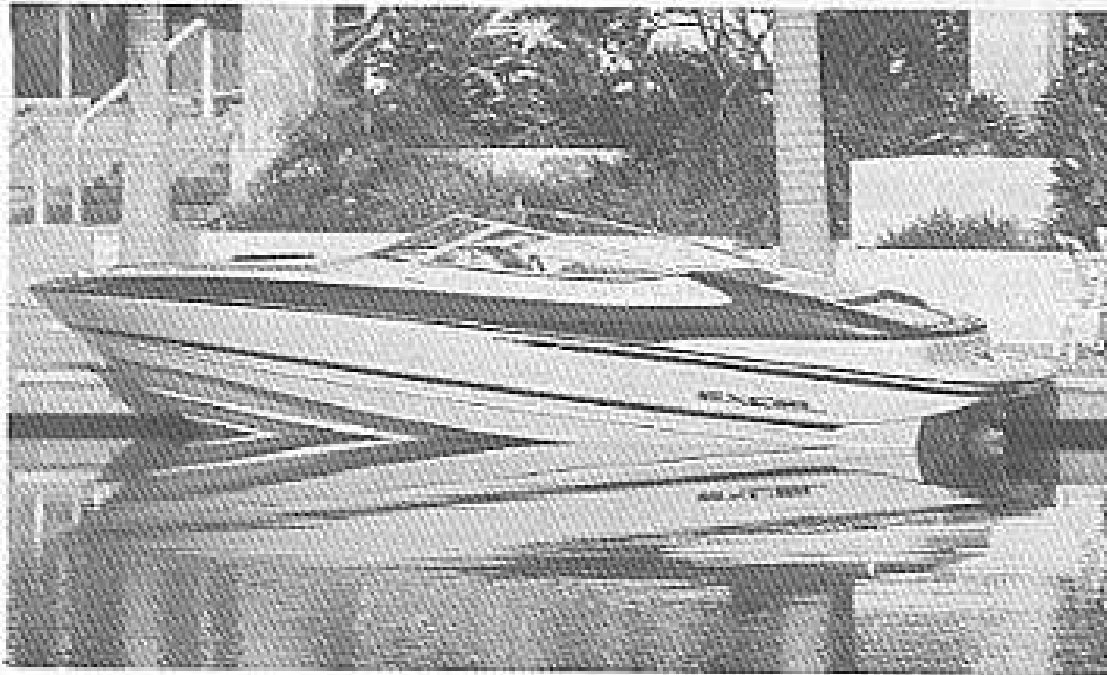

## 23SL CUDDY

### MODEL FEATURES - STANDARD

- Bench seat**, w/sun lounge, storage (under), gas assisted shocks
- Beverage holders**, coolie cup
- Bow hatch**, opening w/ privacy curtain
- Cabin**, w/framed lockable door
- Cabin lights**, 12v (2)
- Cabin seats**, facing
- Chocks**, (2)
- Compass**, Ritchie®
- Courtesy lights**, (2)
- Engine controls**, w/built-in power trim & tilt in handle
- Forward berth**, full length, cushions w/storage under
- Hand rails**, interior
- Hawse Pipe**
- Hatch**, rope locker access
- Helm seats**, adjustable swivel
- Ice chest**, Igloo® 11 qt. portable
- Instrumentation**: speedometer, tachometer, fuel, oil pressure, volt, temperature and trim gauge in molded vinyl clad console
- Power steering**
- Ski tow eye**, stainless steel, reinforced, through-bolted
- Stereo**, AM-FM cassette w/all-weather speakers (4)
- Stern eyes** (2)
- Stowage compartments**, upper and lower side panels
- Stowage locker**, in-floor, ventilated, w/removable carpeting
- Toilet**, portable
- Ventilation louvers**, engine compartment