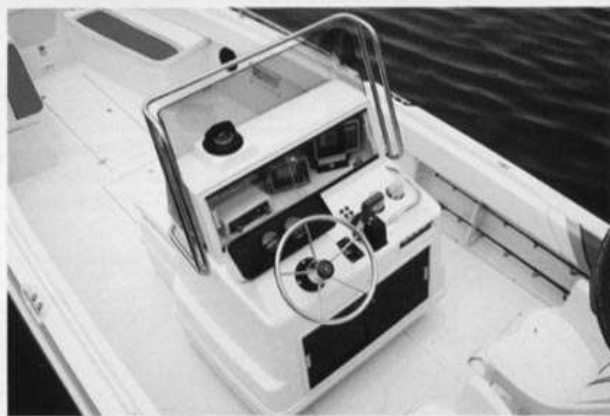

26

SCARAB SPORTSTER

If you're interested in high performance fish boats, the 26 Scarab Sportster is an affordable and exciting place to get into the game.

She has a large console with lockable electronics storage. And the console is mounted off the deck on permanent brackets so cockpit wash down is easier.

An optional leaning post offers vertical rod storage and there is plenty of horizontal storage in gunwale rod racks. The large, insulated fish box is under the floor and there is an insulated cooler under the forward seat. A recirculating baitwell is optional.

The bow compartment features a new enlarged hatch for better access and ventilation. It's the ideal place to lock-up gear when you're not aboard and may even be fitted with a portable head.

If high performance fishing is your game, with maybe a little skiing and diving thrown in for good measure, the 26 Scarab Sportster is great place to start.

SPECIFICATIONS

L.O.A.	26'3"
Beam	7'8"
Dry Weight	2,700 lb (O/B)
Fuel Capacity	100 gal
Max. Horsepower	sgl 250, twin 150
Deadrise	23-1/2 degrees
Draft Up	18"
Down	36"
Bridge Clearance	6'