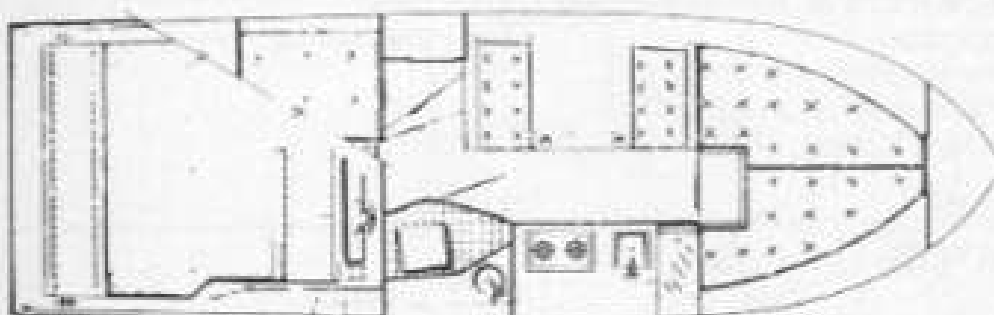

260 AFT CABIN

- New helm seat with slide
- Stainless steel rails and bow pulpit standard
- Wide body cabin interior
- 4 place dinette
- More storage than found in 30 footers
- Shower standard

SPECIFICATIONS:

Length	26'0"
Beam	8'0"
Draft	34"
Sleeping Capacity	6
Weight	5000 lbs. with 260
Fuel Capacity	96 gallons
Water Capacity	20 gallons
Maximum horsepower	Single 260 or Twin 190's
Deadrise	20°

HULL COLOR OPTIONS: