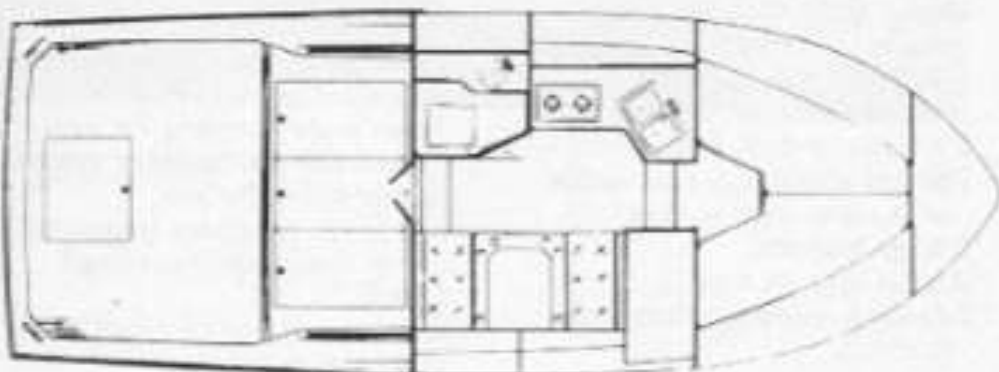

# 2900 SPORT BRIDGE

- More storage than any boat her size
- Bow pulpit standard
- Offshore fishing with overnight accommodations

## SPECIFICATIONS:

Length .....	28' 8"
Beam .....	10' 8"
Draft .....	30"
Sleeping Capacity .....	4
Weight .....	9000 Lbs.
Fuel .....	200 gallons*
Maximum Horsepower .....	Twin 260 gas Twin 165 diesel
Water Capacity .....	45 gallons
Deadrise .....	16°