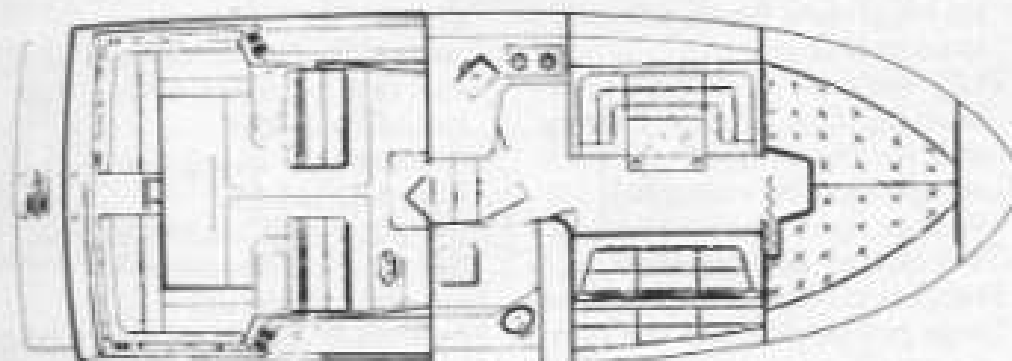

# 3100 EXPRESS CRUISER

- Big value wide beam cruiser
- 6'6" head room in cabin
- Large cockpit for swimming, fishing or entertaining
- Wide walk around to forward deck

## SPECIFICATIONS:

Length .....	31'3"
Beam .....	11'6"
Draft .....	2'11"
Sleeping Capacity .....	6
Weight .....	10,200 lbs.
Fuel Capacity .....	160 gallons (optional fuel avail.)
Maximum horsepower .....	Twin 340's
Water Capacity .....	28 gallon std. (option to 56 gallon)
Deadrise .....	19°

## HULL COLOR OPTIONS:

Hull deck and bottom — gray or almond  
Shear stripes — burgundy, black, blue or persimmon