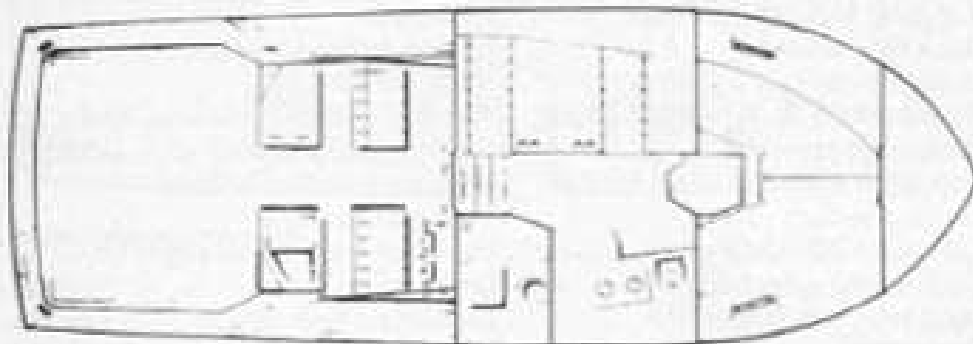

3200 COASTAL

- Bow pulpit with anchor roller standard
- Transom door
- 70 square feet of fishing cockpit
- Best value offshore fishing boat in the industry

SPECIFICATIONS:

Length	32'0"
Beam	11'6"
Draft	34"
Sleeping Capacity	4
Weight	13,200 Lbs.
Fuel	290 gallons*
Water Capacity	80 gallons
Deadrise	14°

**Extra fuel option available*

HULL COLOR OPTIONS:

Blue, burgundy, black, gray shear on almond or gray hull

INTERIOR COLORS:

Blue or burgundy

POWER OPTIONS:

Twin 340's

(Diesel upon request)