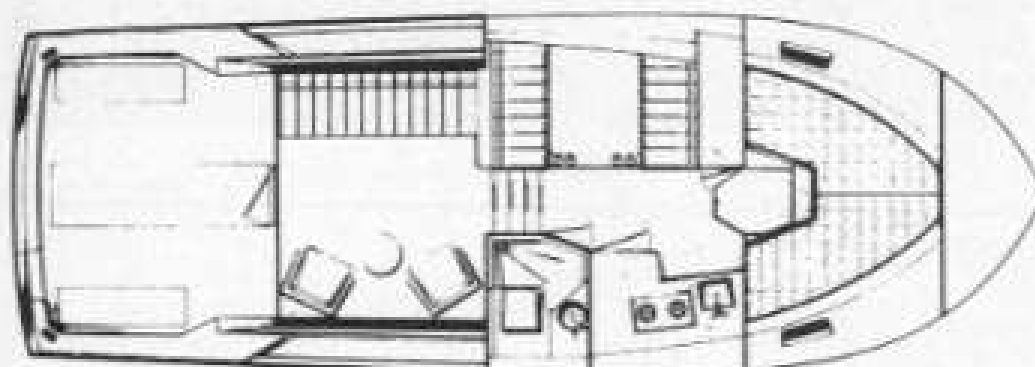

# 3200 SEDAN BRIDGE

## SPECIFICATIONS:

Length .....	32'0"
Beam .....	11'6"
Deadrise .....	14°
Weight (approx.) .....	14,200 lbs.
Fuel .....	290 gallons
Water .....	80 gallons
Sleeps .....	6
Headroom .....	6'1"
Maximum Horsepower .....	Twin 350 Crusaders
Draft .....	34"