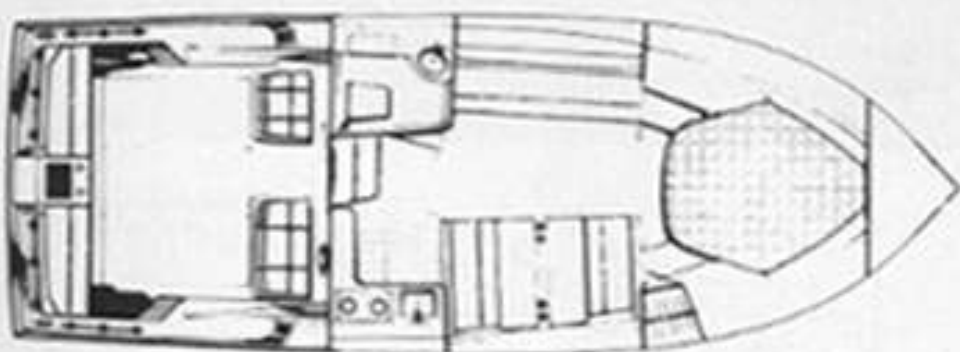

3200 ST. TROPEZ

SPECIFICATIONS:

Length	31'8"
Beam	11'8"
Deadrise	16°
Weight (approx.)	10,300 lbs.
Fuel	180 gallons
Water	40 gallons
Sleeps	6
Headroom	6'2"
Maximum Horsepower	Twin 350 hp
Draft	2'10"

COLOR OPTIONS:

Hull & Deck — Gray or Almond
Accent Colors — Blue, Burgundy or Black

STANDARD EQUIPMENT:

Compass
Top with boot
Bilge pump with switch
Electric refrigerator
Shore power w/cord 110 volt
Companion seat
Pressure water w/shower
Hydraulic trim tabs