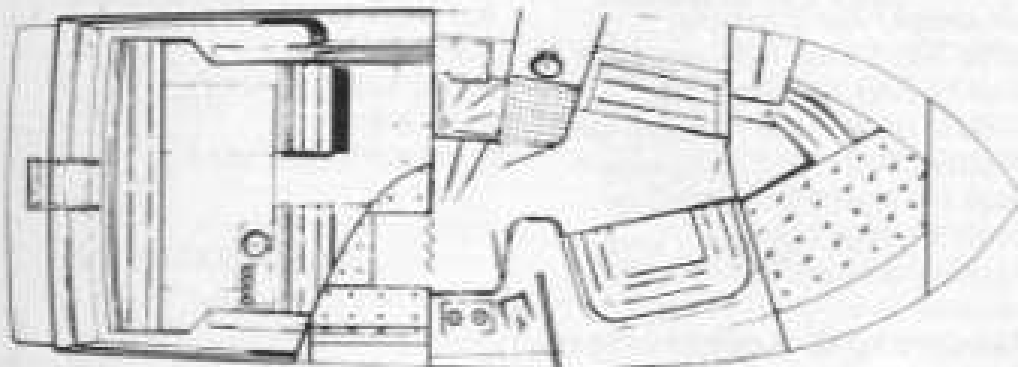

3400 GRAND SPORT

- High tech design
- Wrap around windshield
- Sliding plexiglass cabin door
- Separate shower stall
- Fiberglass bow pulpit standard

SPECIFICATIONS:

Length	33'7"
Beam	12'6"
Draft	2'9"
Sleeping Capacity	6
Weight	13,400 lbs.
Fuel Capacity	270 gallons
Maximum horsepower	Twin 340's (diesel available)
Water Capacity	62 gallons

HULL COLOR OPTIONS:

Hull, deck and bottom— almond or gray
Shear stripes— blue, persimmon, burgundy

INTERIOR COLORS:

Tan, gray or dusty mauve