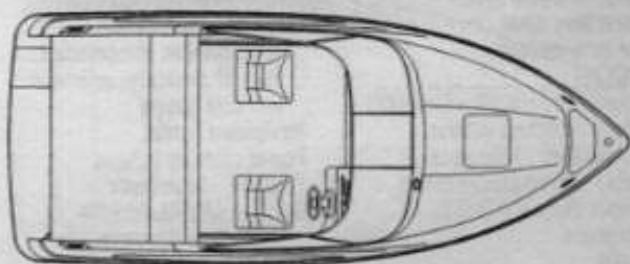

WELKRAFT

ECLIPSE 2000 SCS

L.O.A.	20'5" (6.22m)
Beam	8'2" (2.49m)
Dry weight (approx.w/5.7L)	3380 lbs. (1533.17kg)
Fuel capacity	50 gal. (189L)
Max power @ prop	280 HP (209kw)
Deadrise	20°
Draft: up	18" (.461m)
Draft: down	36" (.92m)
Bridge clearance without top	53" (1.35m)

KEY SALES FEATURES

- Wide beam hull for more cockpit space
 - All fiberglass cockpit liner
- All stainless steel deck hardware thru-bolted
- Lockable cuddy cabin with V-berth and self contained head
 - NMMA Certification
- 5-year structural hull warranty - transferable
 - CE Certifiable (for export)
 - Depth sounder • Tilt steering
 - Hull side storage - two level
- Fiberglass encapsulated, box section, foam filled stringer system
 - Wood grain dash