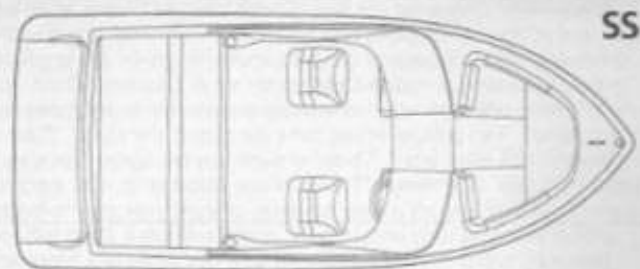

Wellcraft

175 SS/S

SS

S

L.O.A.	17'1" (5.21m)
Beam	7'4" (2.24m)
Dry weight (approx. w/3.0)	1900 lbs. (861.8kg)
Fuel capacity	20 gal. (75.7L)
Max power @ prop	205 HP (153kw)
Deadrise	21°
Draft: up	16" (.41m)
Draft: down	31" (.79m)
Bridge clearance without top	3'7" (1.09m)

KEY SALES FEATURES

- Easy to read dash board • Power trim and tilt
- All stainless steel deck hardware thru-bolted
- 5-year structural hull warranty - transferable
- Storage locker in floor • Hinged seat cushions
- Ski storage in aft seat • CE certifiable (for export)
- Compliant with Coast Guard safety standards

STANDARD EQUIPMENT

HULL & DECK

- Anchor storage
 - Bow eye - stainless steel
 - Bow liner - fiberglass
 - Cleats - stainless steel
 - Ladder - swim, stainless steel 2 step
 - Rails - thru bolted
 - Ski tow eye - thru-bolted - stainless steel
 - Storage locker - in-floor ventilated with removable carpet
 - Swim platform - integrated
 - Trailer tie-down eyes - stainless steel
 - Two-tone gelcoat
 - Windshield - tempered glass
- #### COCKPIT
- Beverage holders
 - Canvas top forward
 - Cockpit carpet
 - Hinged bow cushions with storage below
 - Steering wheel - custom molded