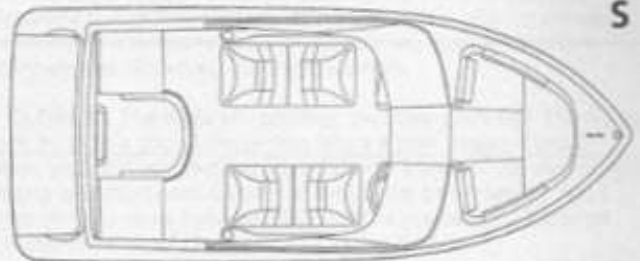

Wellcraft

175 SS/S

SS

S

L.O.A.	17'1" (5.21m)
Beam	7'4" (2.24m)
Dry weight (approx. w/3.0)	1900 lbs. (861.8kg)
Fuel capacity	20 gal. (75.7L)
Max power @ prop	205 HP (153kw)
Deadrise	21°
Draft: up	16" (.41m)
Draft: down	31" (.79m)
Bridge clearance without top	3'7" (1.09m)

KEY SALES FEATURES

- Easy to read dash board • Power trim and tilt
- All stainless steel deck hardware thru-bolted
- 5-year structural hull warranty - transferable
- Storage locker in floor • Hinged seat cushions
- Ski storage in aft seat • CE certifiable (for export)
- Compliant with Coast Guard safety standards

PERFORMANCE DATA - Merc 3.0L

Time to Plane	3.32 Seconds
Top Speed	44.9 MPH @ 4790 RPM
Cruise Speed	31.3 MPH @ 3500 RPM
Cruise Range	102 Miles
Propeller Size	14 1/2" x 19" AL

Performance and fuel consumption will vary and be affected by water and weather conditions, altitude, load and condition of boat, engine and propeller(s). Cruise range based on 95% of fuel capacity. All data is illustrative and is not warranted.