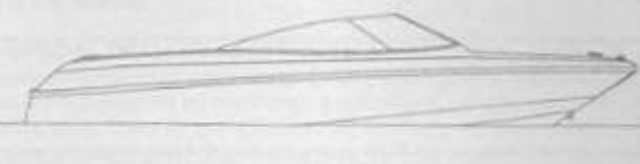

Wellcraft

175 SS/S

SS

S

L.O.A.	17'1" (5.21m)
Beam	7'4" (2.24m)
Dry weight (approx. w/3.0)	1900 lbs. (861.8kg)
Fuel capacity	20 gal. (75.7L)
Max power @ prop	205 HP (153kw)
Deadrise	21°
Draft: up	16" (.41m)
Draft: down	31" (.79m)
Bridge clearance without top	3'7" (1.09m)

KEY SALES FEATURES

- Easy to read dash board • Power trim and tilt
- All stainless steel deck hardware thru-bolted
- 5-year structural hull warranty - transferable
- Storage locker in floor • Hinged seat cushions
- Ski storage in aft seat • CE certifiable (for export)
- Compliant with Coast Guard safety standards

PERFORMANCE DATA - Merc 3.0L

Time to Plane	3.32 Seconds
Top Speed	44.9 MPH @ 4790 RPM
Cruise Speed	31.3 MPH @ 3500 RPM
Cruise Range	102 Miles
Propeller Size	14 1/2" x 19" AL

Performance and fuel consumption will vary and be affected by water and weather conditions, altitude, load and condition of boat, engine and propeller(s). Cruise range based on 95% of fuel capacity. All data is illustrative and is not warranted.